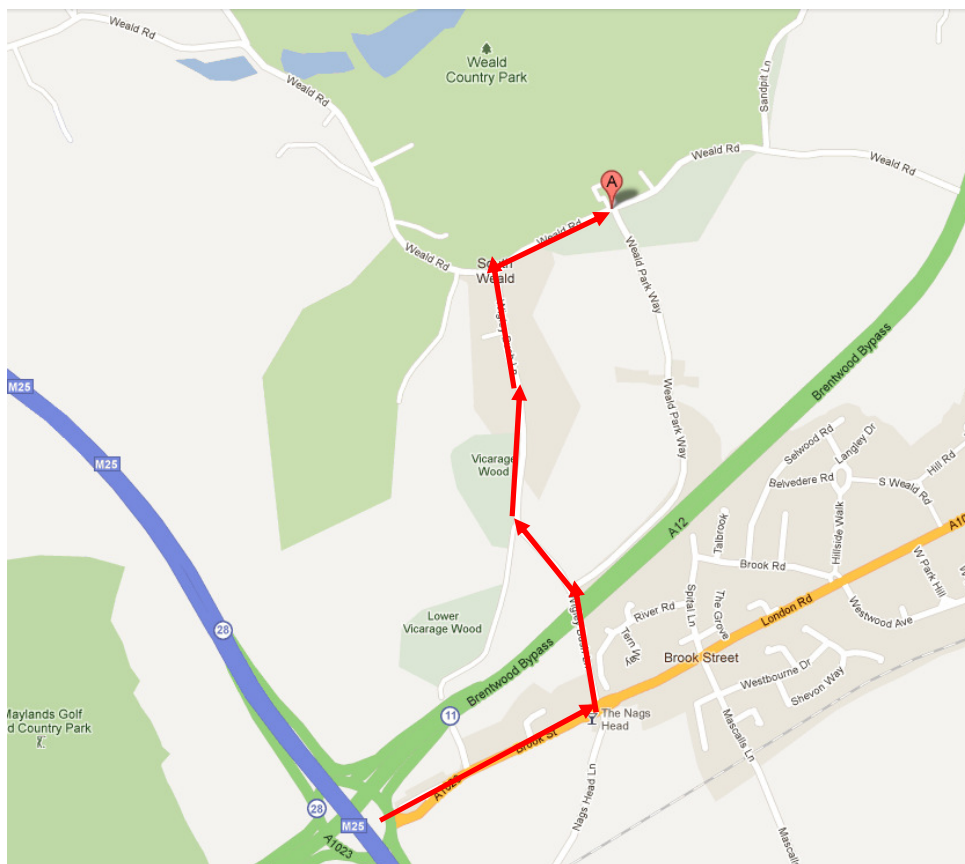

Brentwood Running Festival

27th / 28th October 2012

Event Location:

Weald Country Park
Weald Road
Brentwood
Essex
CM14 5QS

Directions, from M25

1. At junction **28**, take the **A12/A1023** exit to **Brentwood/Romford/Chelmsford**
2. At **Brook Street Roundabout**, take the **2nd** exit onto **A1023/Brook St** heading to **Brentwood/Pilgrims Hatch/S Weald**
3. Turn **left** at **Wigley Bush Lane** traffic lights
4. Turn **right** at **Weald Rd**
5. Turn **left** after 100 yards into Weald Park