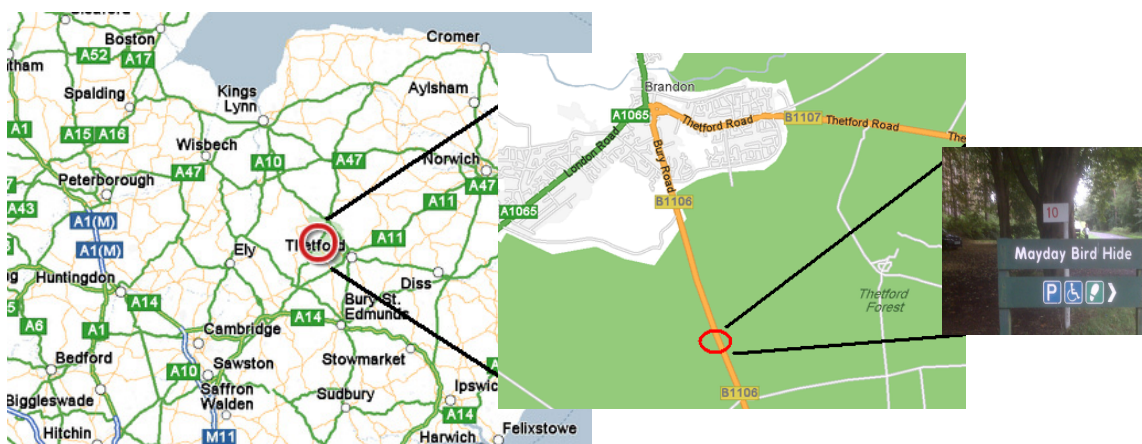

leaders in sports nutrition

www.scienceinsport.com

Mud and Mayhem 21st March 2010 Race Details

Race Location: The event will be located in the Mayday area of Thetford Forest, already famous for some great MTB racing. Enter via Fire Road 10 Mayday Bird Hide entrance off the B1106

- Parking:** Ample parking in the Mayday area.
- Race Registration:** Opens at 09:00 collect race numbers one for the front of the bike one for your running top.
- Race briefing:** 10:30
- Race Starts:** 11:00
- Refreshments:** SIS and water available during the race Tea coffee and Fruit cake post race.
- Helmets:** **Must be worn. NO helmet NO racing**